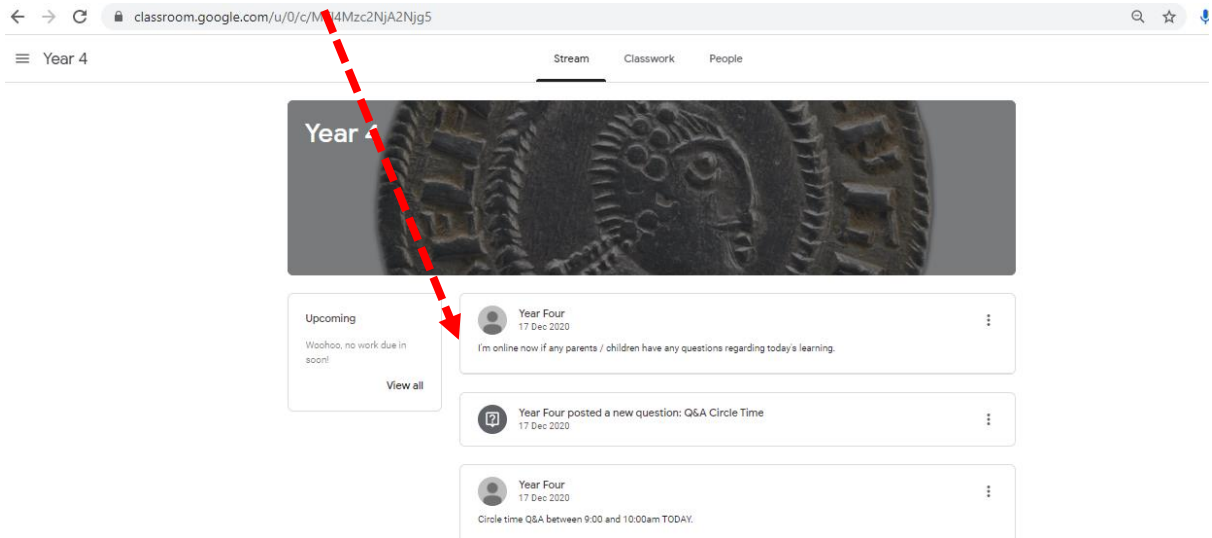

GLPS

How to locate work for the first time

1. The home page looks like this:

The 'stream' contains all notifications from your child's teachers.

2. To find the work for a particular day click on the classwork tab at the top