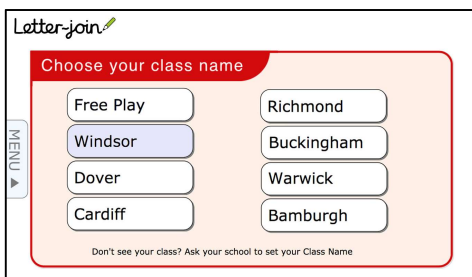

Choose a Classroom

Once logged-in, choose your child's classroom and you can use Letter-join's resources and fun activities to reinforce the handwriting we teach at school. You can trace over the letters and words and play the games on your tablet.

We are limited to the number of users who can log in to this account, so please do not share these log-in details.