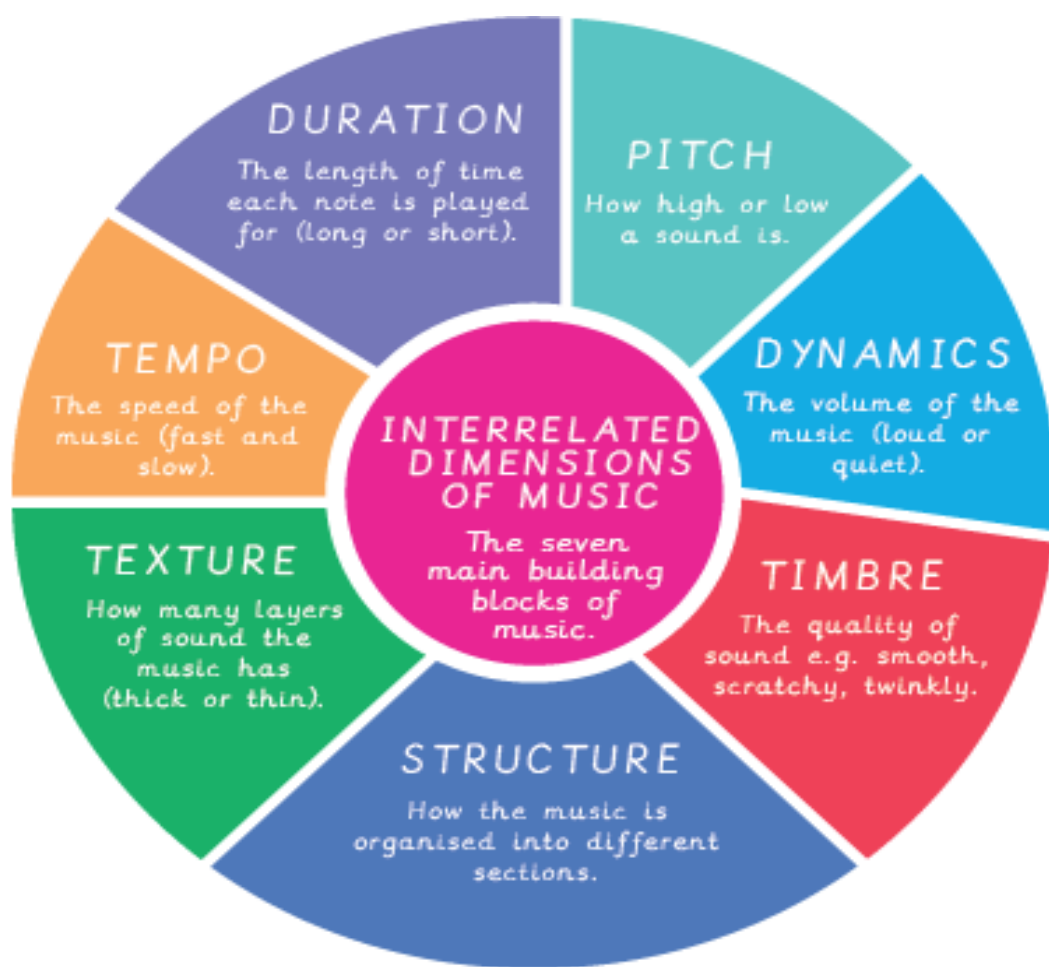

Key Vocabulary

Pitch How high or low a sound is.

Tempo The speed of the music (fast or slow).

Accelerando A musical term to describe when the speed of the music gets faster and faster.

Compose To create or write an original (new) piece of music.

Musical Style: Film and Television Music

Listening and dancing to superhero theme tunes!

Film and TV music is designed to add to the mood of the action you are watching.

It can help you to feel excited, terrified, sad and happy along with the characters on screen.

Musical Elements

Instruments

Percussion instruments Instruments which are played by shaking, tapping or scraping with your hand or a beater.

Tuned percussion Percussion instruments you **can** play tunes on.

- Glockenspiel
- Chime bars
- Xylophone

Untuned percussion Percussion instruments you **cannot** play a tune on.

- Drum
- Maracas
- Tambourine
- Claves

Focus Music

Theme from Superman by Vaughn Williams

Batman Theme Music